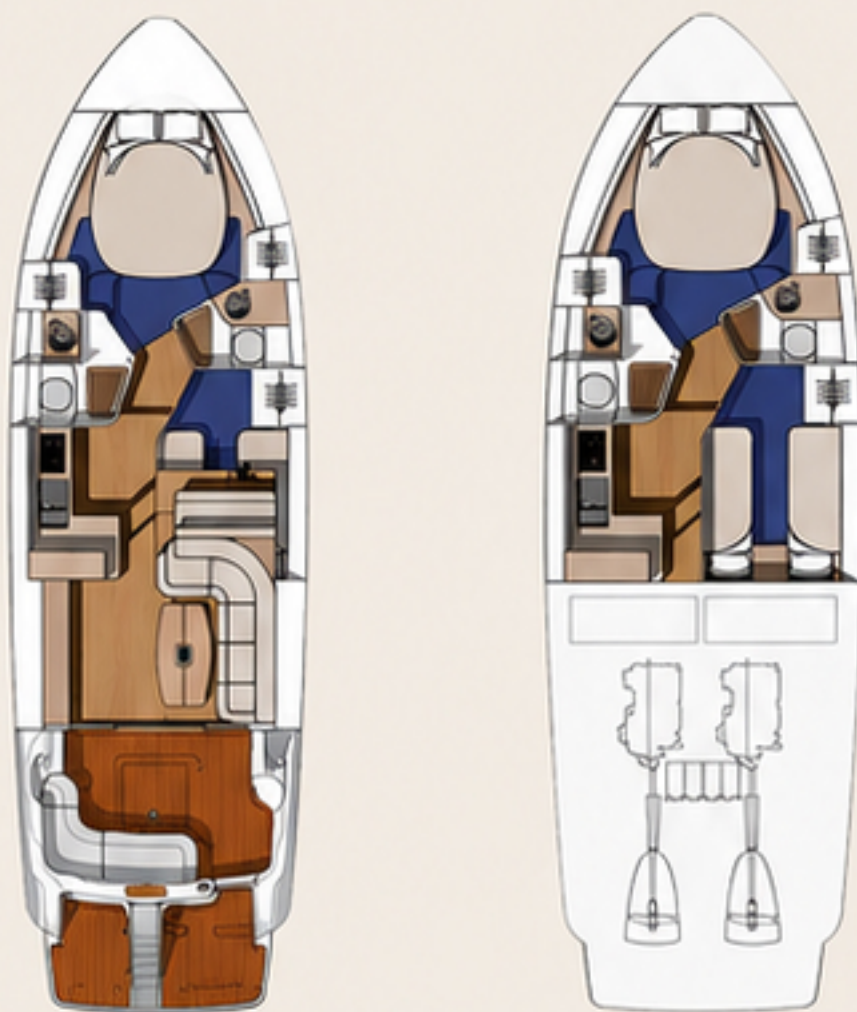

BLĒ

Beyond · Luxury · Escape

MARINE

KEY FEATURES

-  Refit: 2020
-  Overall Length: 11.83 m (38.8 ft)
-  Beam: 3.90 m (12.8 ft)
-  Draft: 1.10 m (3.6 ft)
-  Engine Power: 2 x 370 HP
-  Water Capacity: 350 liters
-  Fuel Capacity: 1050 liters
-  Maximum Speed (knots): 29
-  Cabins: 2 (double)
-  Capacity: 10

⚓ AMENITIES

Sailing Features and Safety

- Modern Navigation systems
- Tender and swim ladder
- Bowthruster
- GPS Garmin
- Autopilot
- A/C

⚓ AMENITIES

Living Spaces and Leisure

- Bow sunbed area
- Cockpit seating with shade
- Interior cabin space
- Bathroom facilities
- Space for lounging
- Music system