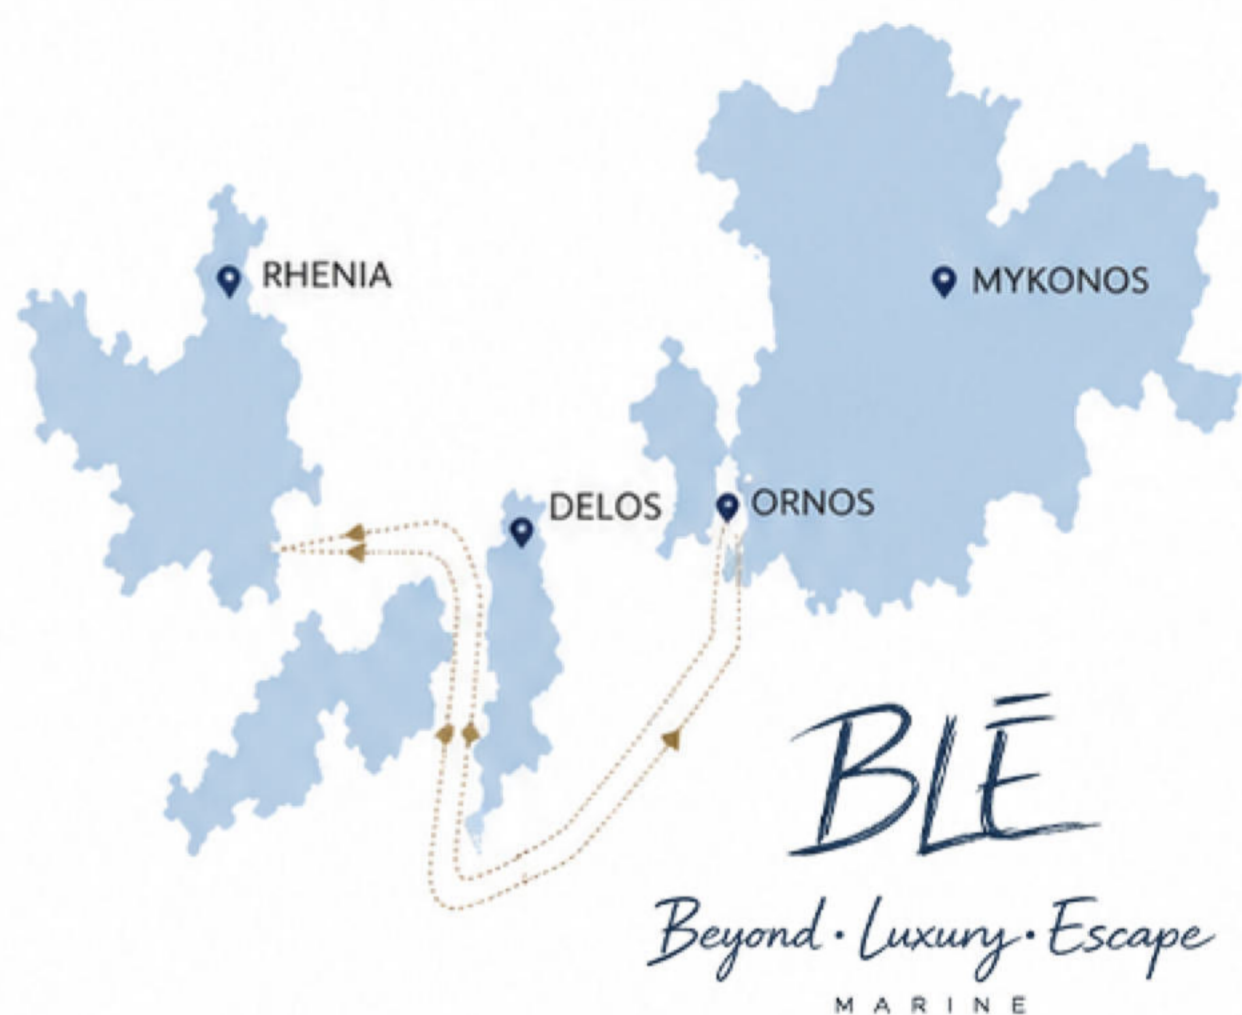

# BLĒ

Beyond · Luxury · Escape

MARINE

LEOPARD 24M

## SOUTH COAST OF MYKONOS

Embark on a unique cruise experience to the best southern beaches of Mykonos island. Immerse yourself in the stunning beauty of Ornos, Psarrou, Agia Anna, Cape of Scorpio, Paraga, Paradise, Super Paradise, Agrari, and Elia beaches.

## MYKONOS - DELOS & RHENIA ISLANDS

Embark on an unforgettable excursion to the historical islands of Delos and Rhenia. Discover the rich history and captivating landscapes of these enchanting destinations.

## MULTI-DAY CRUISES IN CYCLADES

Experience the freedom of multi-day cruises within the Cycladic group of islands and beyond. Choose from our exquisite fleet of luxury yachts to explore Paros, Naxos, Koufonissia, Santorini, and more.