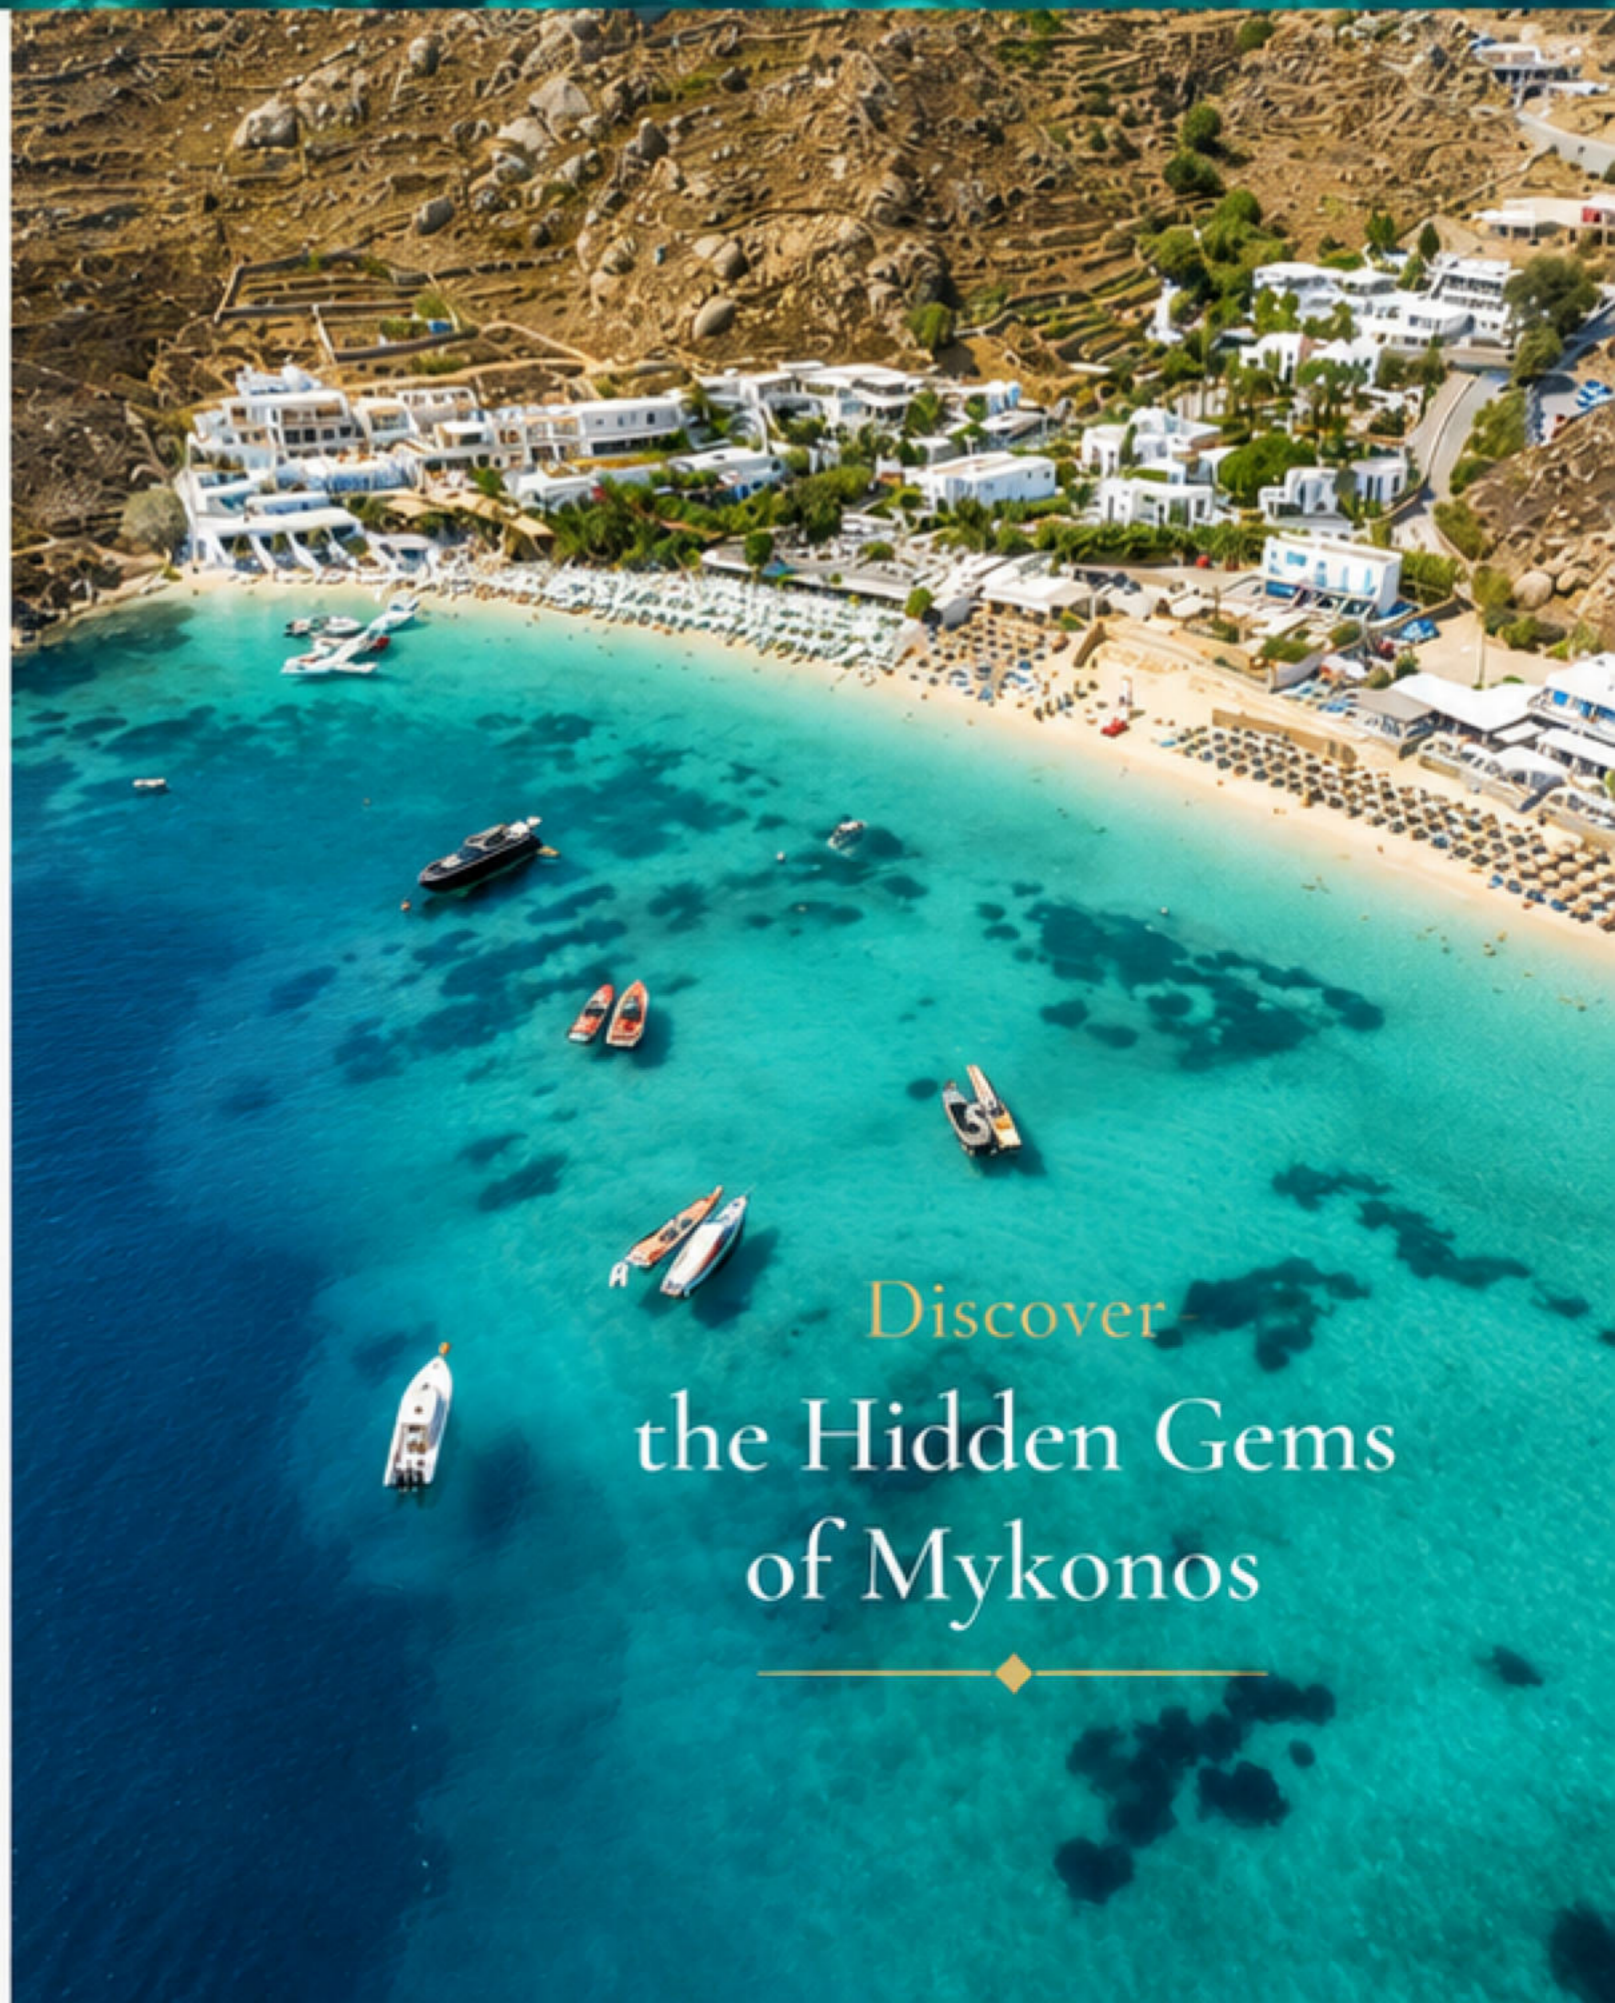

# BLĒ

Beyond · Luxury · Escape

MARINE

LEOPARD 24M

## SOUTH COAST OF MYKONOS

Embark on a unique cruise experience to the best southern beaches of Mykonos island. Immerse yourself in the stunning beauty of Ornos, Psarrou, Agia Anna, Cape of Scorpio, Paraga, Paradise, Super Paradise, Agrari, and Elia beaches.